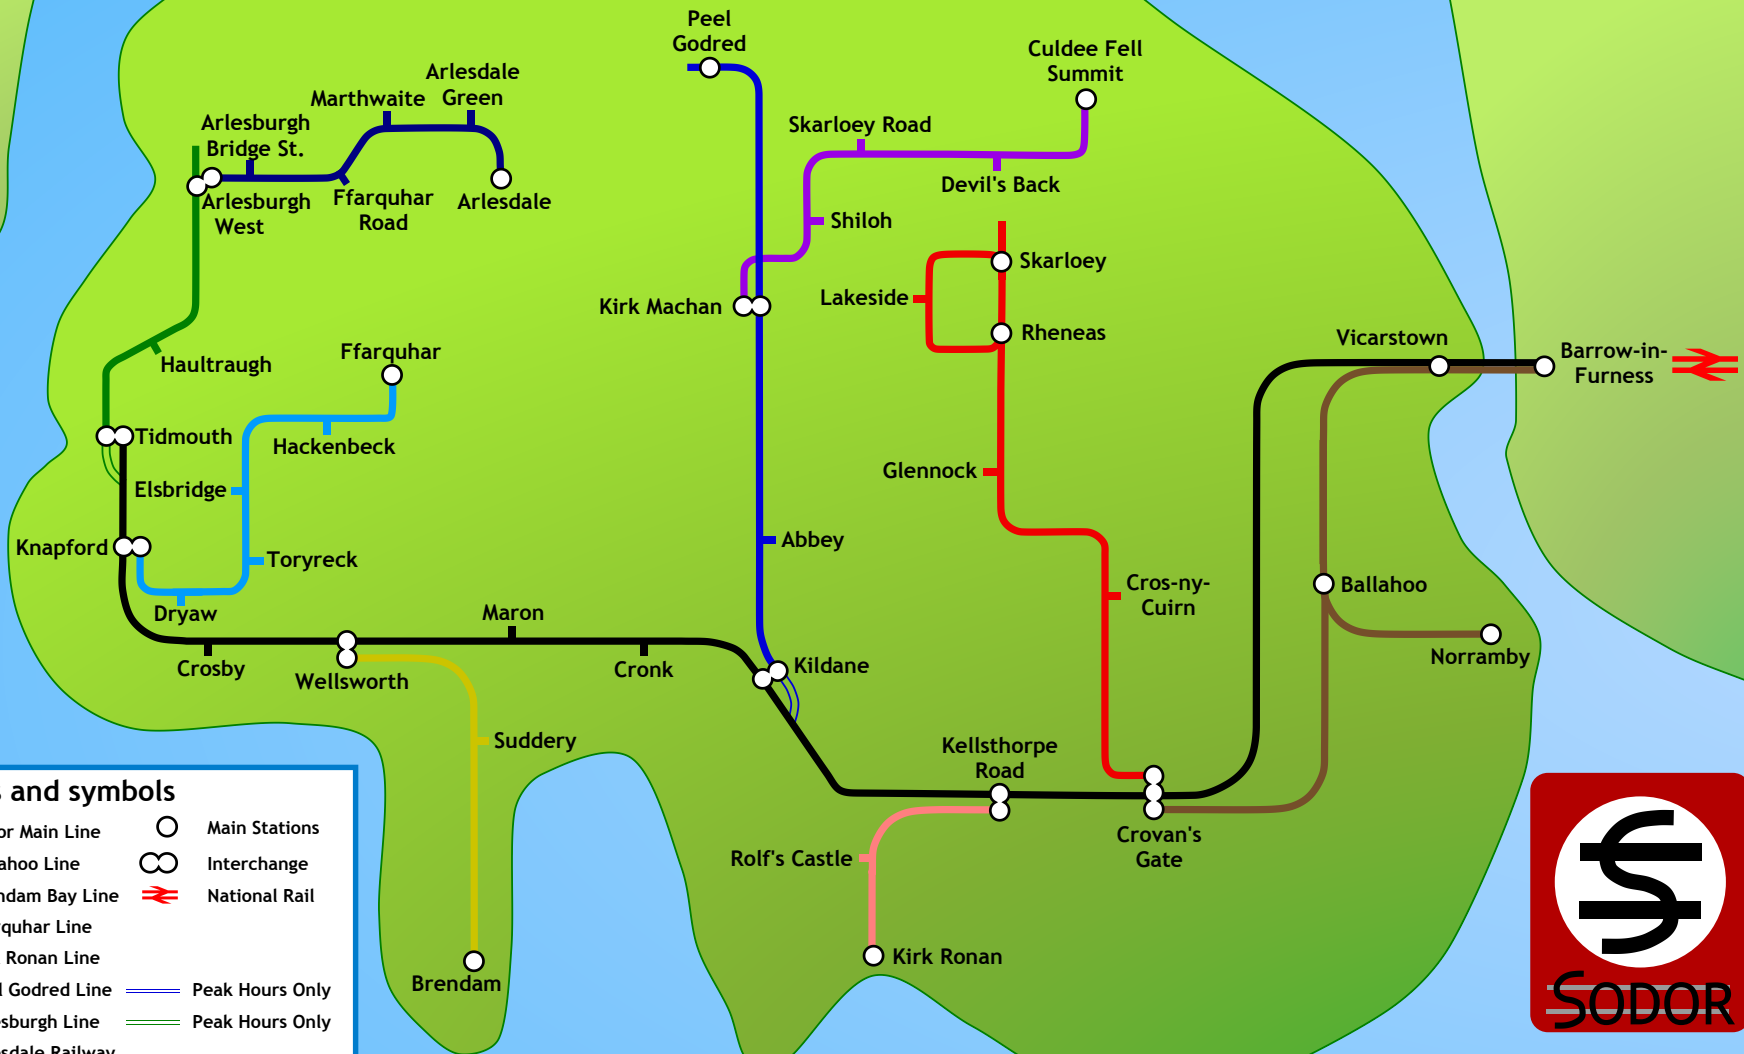

Isle of Man

Island of Sodor

England

Key to lines and symbols

- | | | | |
|--|------------------------------|--|-----------------|
| | Sodor Main Line | | Main Stations |
| | Ballahoo Line | | Interchange |
| | Brendam Bay Line | | National Rail |
| | Ffarquhar Line | | |
| | Kirk Ronan Line | | Peak Hours Only |
| | Peel Godred Line | | Peak Hours Only |
| | Arlesburgh Line | | |
| | Arlesdale Railway | | |
| | Skarloey Railway | | |
| | Culdee Fell Mountain Railway | | |